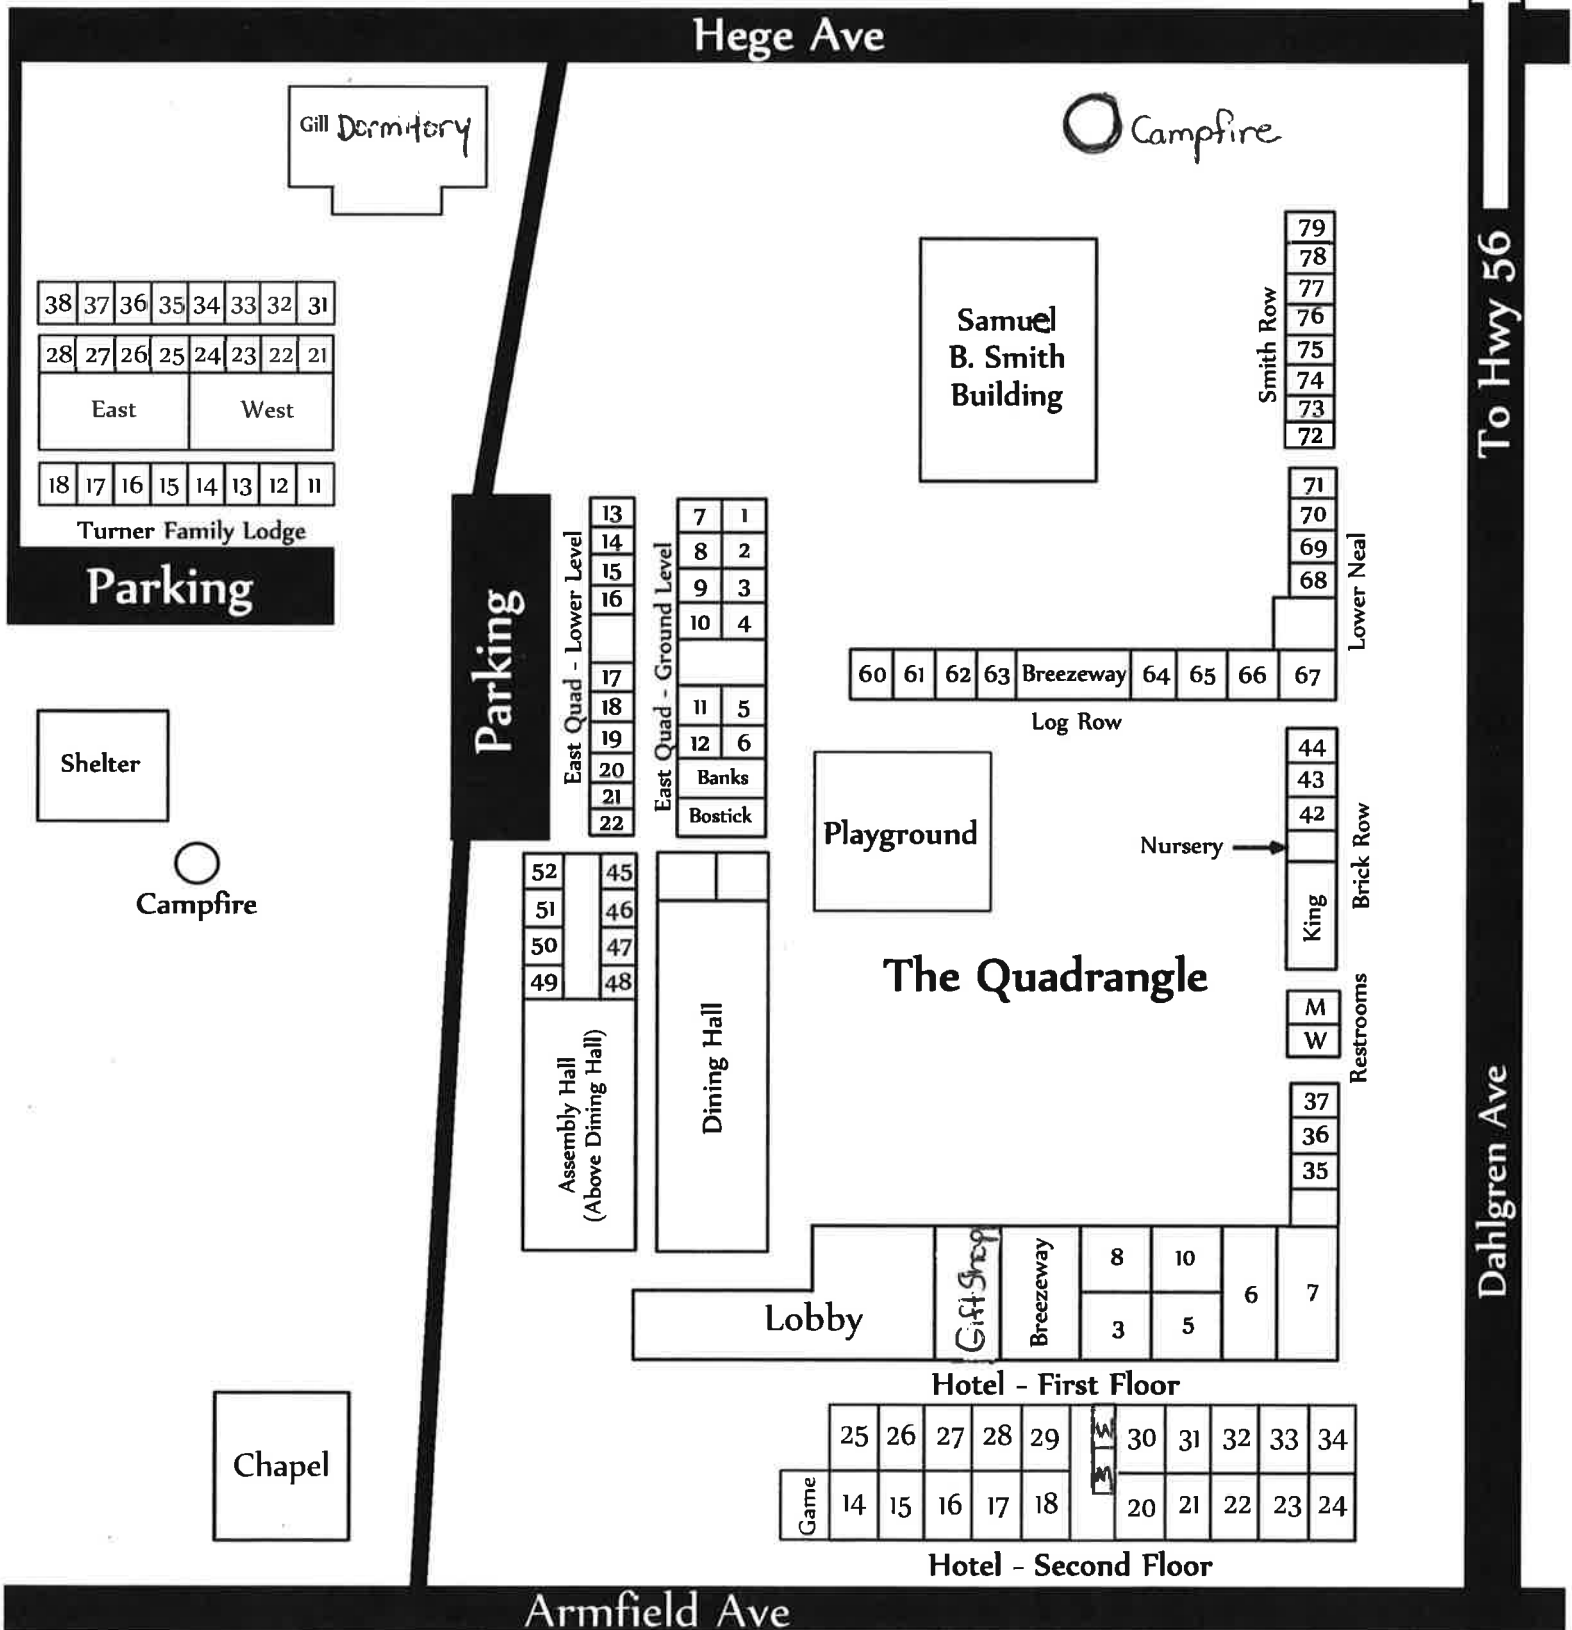

Beersheba Springs Assembly

58 Hege Avenue Beersheba Springs, Tennessee 37305

Phone: 931.692.3669

Office

Parking

Parking

38	37	36	35	34	33	32	31
28	27	26	25	24	23	22	21
East				West			
18	17	16	15	14	13	12	11

Turner Family Lodge

Shelter

Campfire

Chapel

13	7	1
14	8	2
15	9	3
16	10	4
17		
18	11	5
19	12	6
20	Banks	
21	Bostick	
22		

52	45
51	46
50	47
49	48

Assembly Hall
(Above Dining Hall)

Dining Hall

Lobby		Gift Shop	Breezeway	8	10	6	7
				3	5		

Hotel - First Floor

Game	25	26	27	28	29	30	31	32	33	34
	14	15	16	17	18	20	21	22	23	24

Hotel - Second Floor

Samuel
B. Smith
Building

Campfire

79
78
77
76
75
74
73
72

71
70
69
68

60	61	62	63	Breezeway	64	65	66	67

Log Row

Playground

44
43
42
King

Nursery

M
W

37
36
35

Lower Neal

Brick Row

Restrooms

Armfield Ave

To Hwy 56

Dahlgren Ave

Vesper Point

Overlook